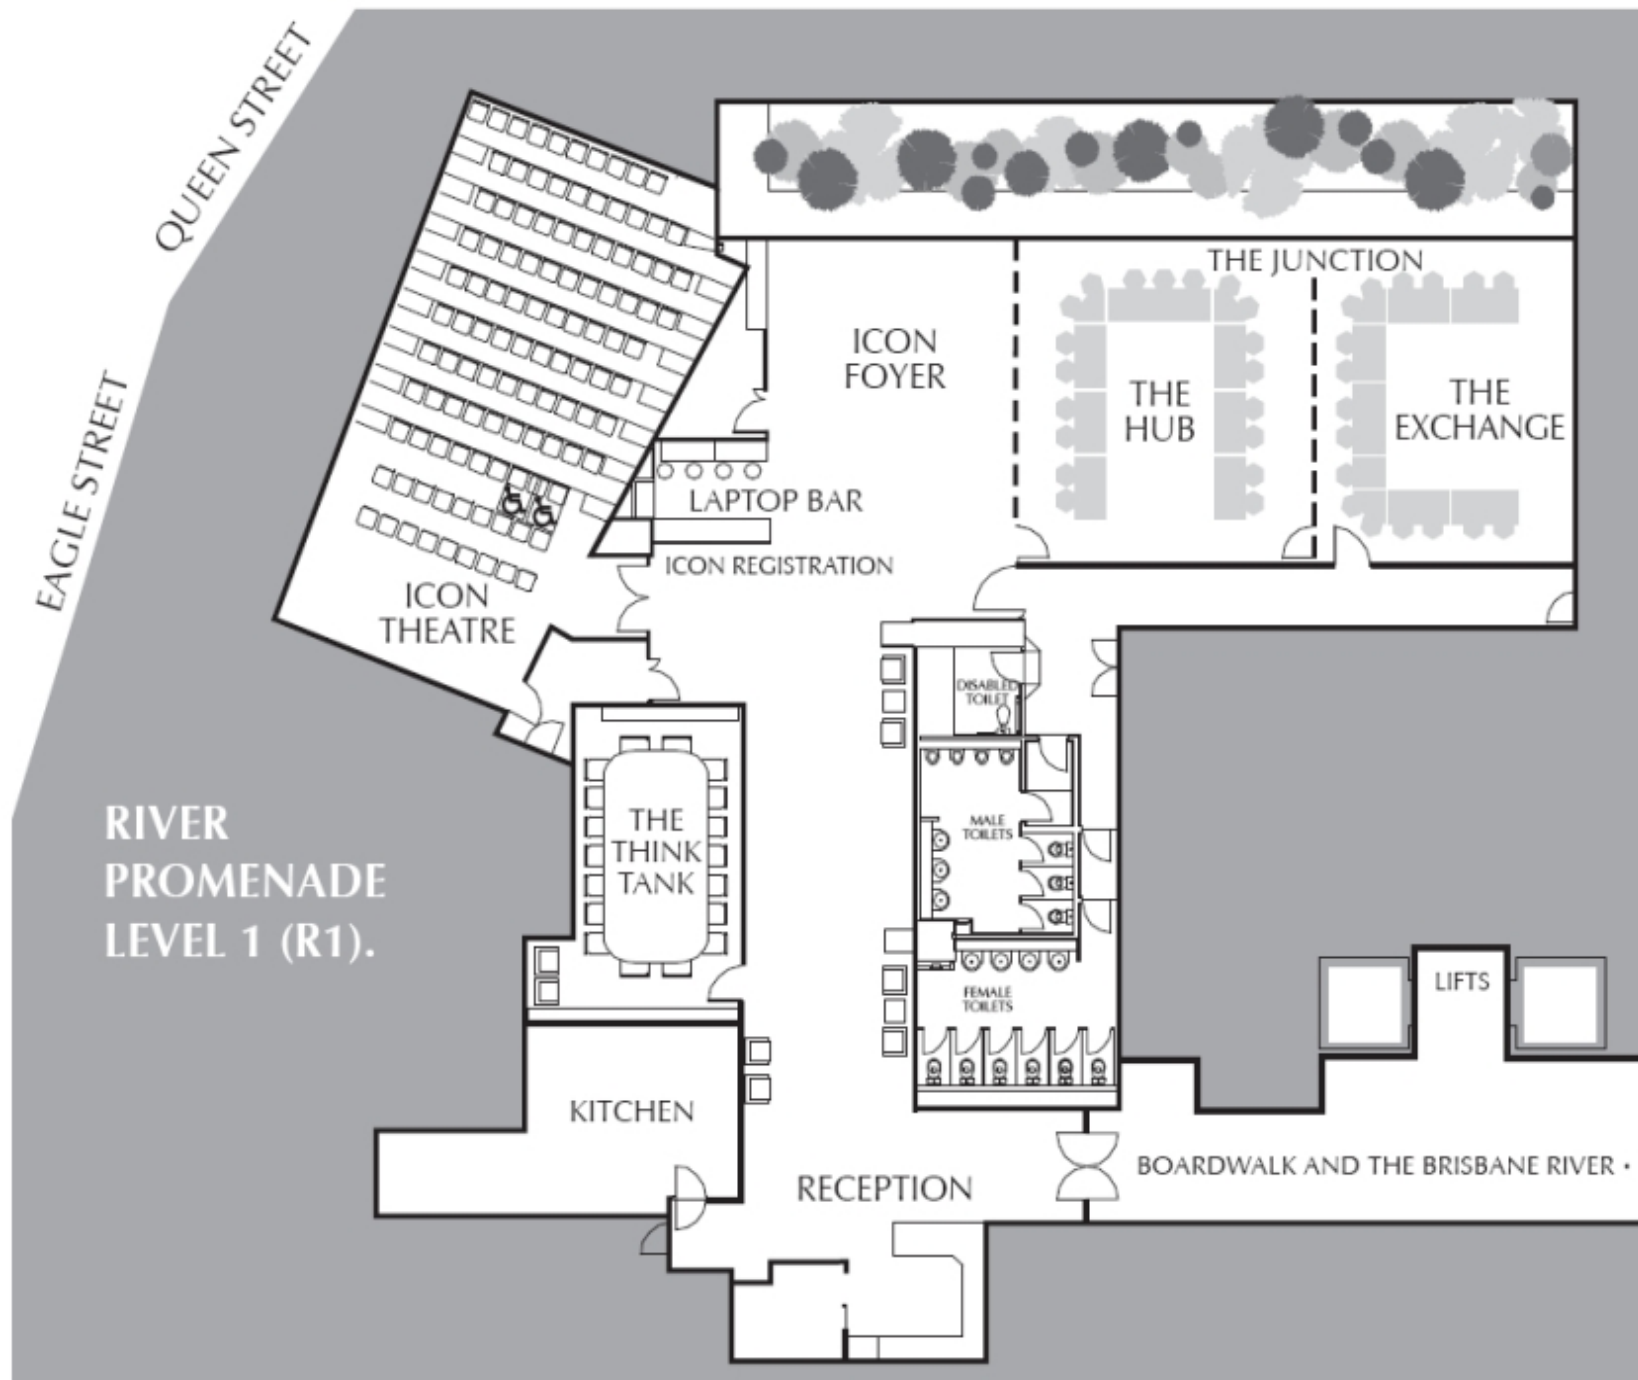

*Feel at home*

The **Eagle St Conference Venue** is in the Credit Union Australia building at 175 Eagle St.

Situated on the corner of Eagle, Queen & Wharf streets, this building is easily recognised by the 2 silver hands in front and a coffee shop near the main entrance.

Enter building through entrance on **right hand side** of coffee shop then go through sliding glass doors and take the lifts **down** to: **RIVER PROMENADE LEVEL 1 (R1)**.

**(DO NOT use main lift bank inside building).**

- *Hearing device loop and wheel chair seating available.*